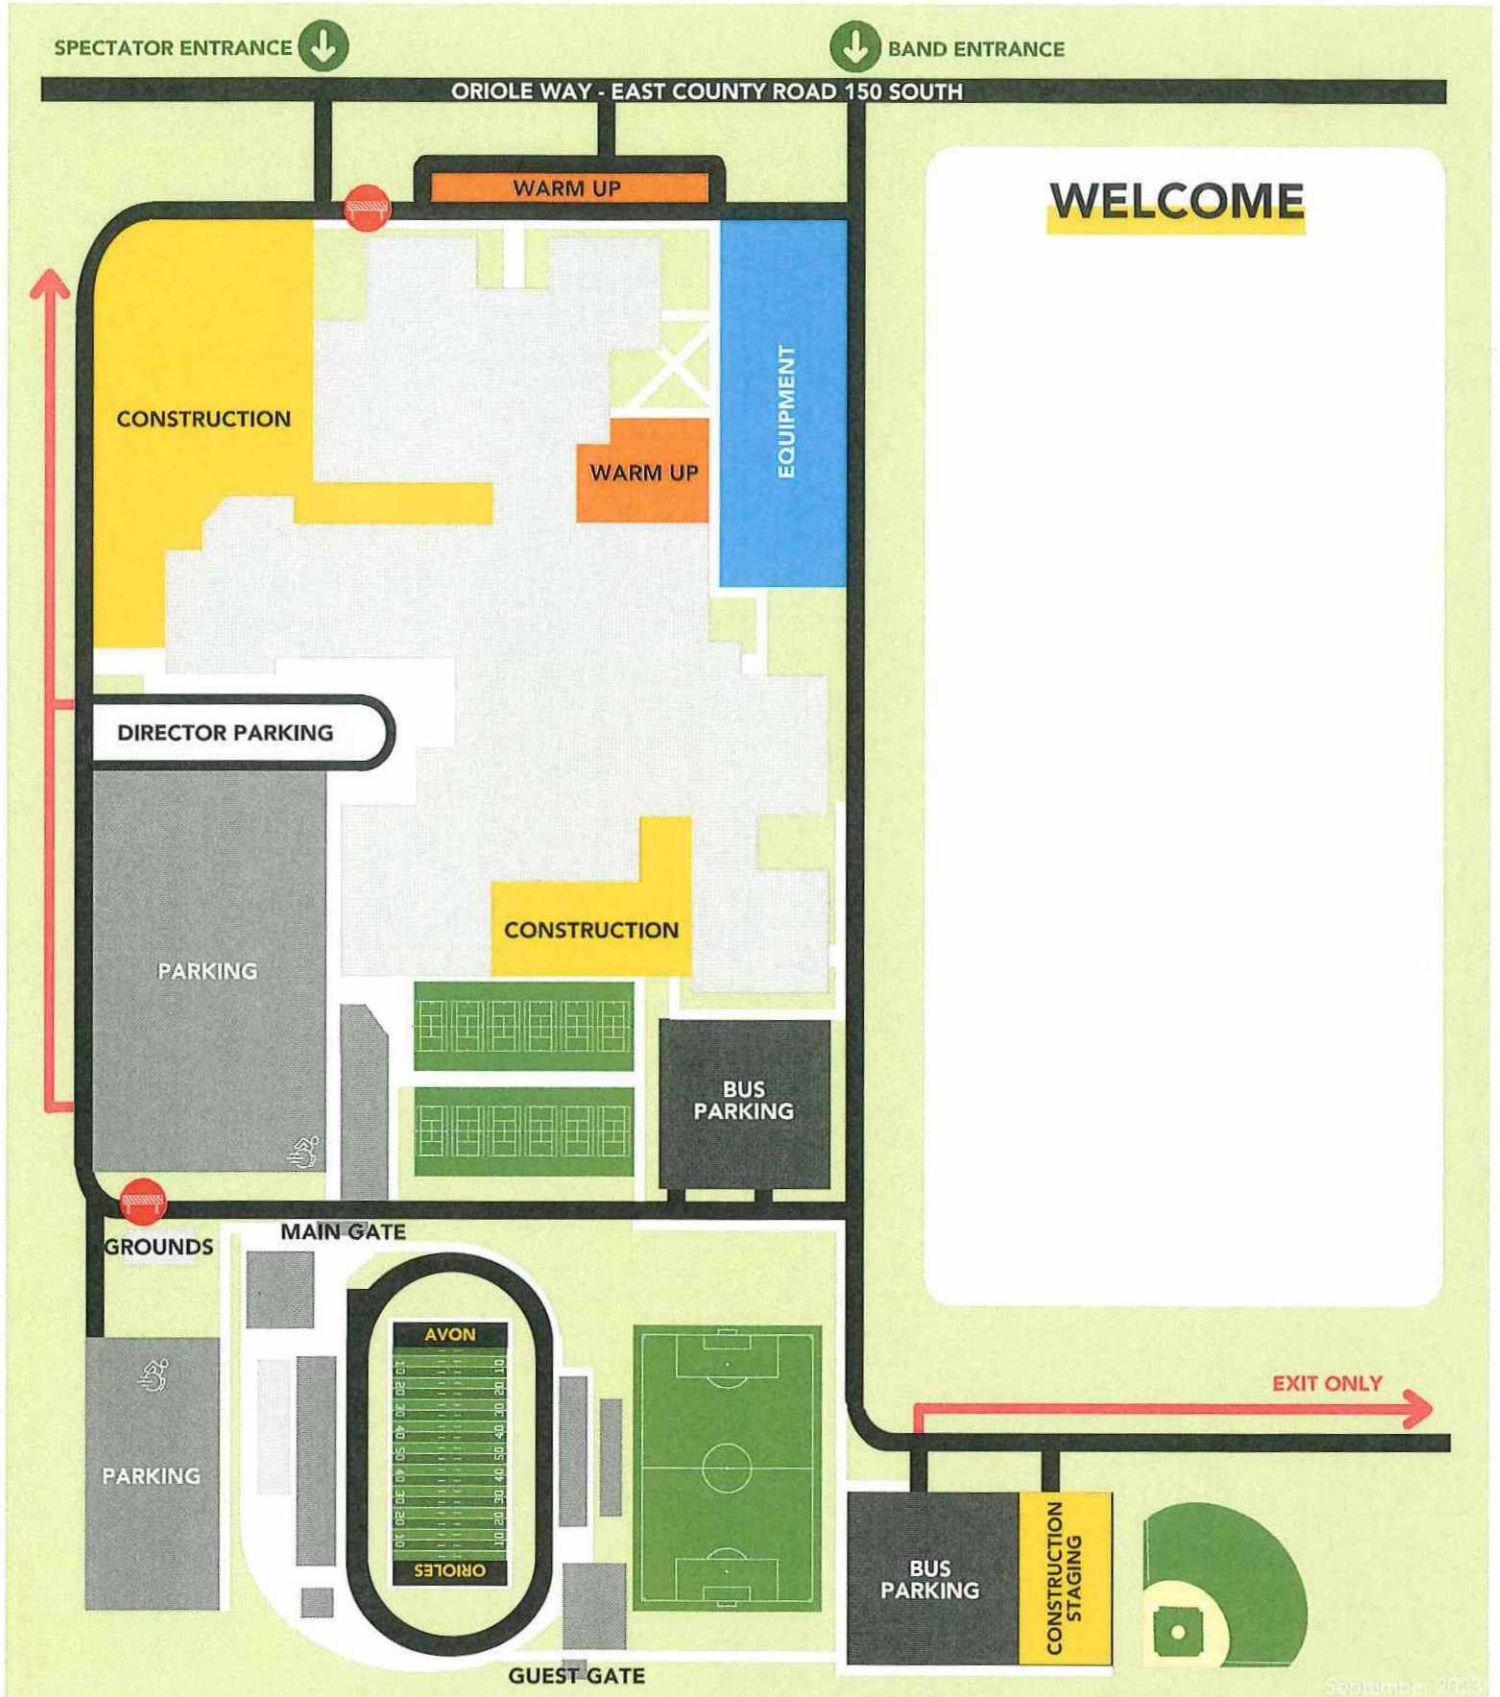

Awards - A

10:15 PM

Spectator Guide

Routing: There is a great deal of construction in and around Indianapolis and Avon right now. Please allow extra time to get here and check a real-time traffic app to hopefully avoid some of the mess. 36 is notoriously busy with many lights. There is also a major construction project happening at Avon High School! Overflow parking will be at Hickory Elementary and Cedar Elementary (907 and 685 S. Avon Ave) We will have shuttle buses running all day between the elementary and high schools. **Please arrive an hour before your Band performs to allow for shuttle time!**